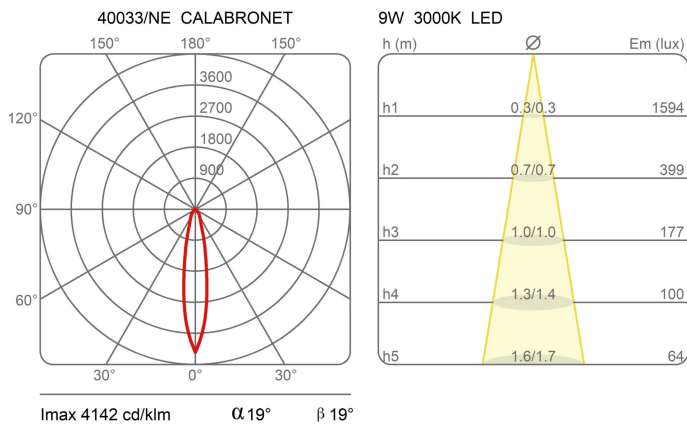

Certifications

Photometric curves