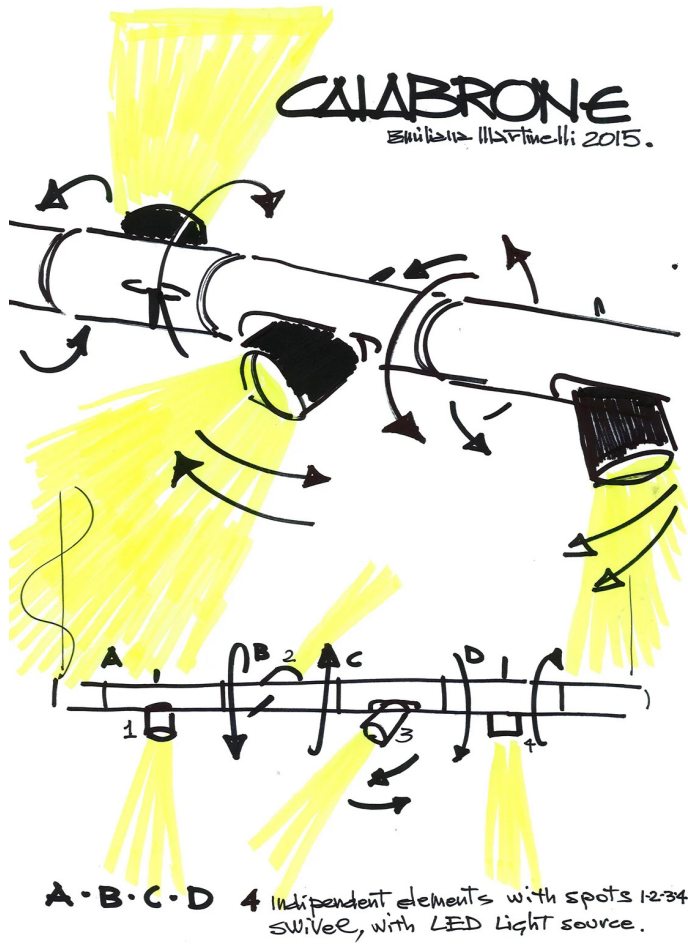

## MODULE 40033/NE

Combinable swivel system, direct/indirect diffused light. Composed of two length of aluminium tubular profiles (70cm - 160cm) connected together with a particular joint (40032/NE) for different configurations. Module with spots for light source LED integrated and electronic driver inserted into the stud, to be fixed on the ceiling or false ceiling for two contiguous modules. Variation for G5 T5 8W/20W tube LED (40030/NE - 40031/NE) and ceiling stud for three profiles, to be fixed on the ceiling.

### Materials

Structure	aluminium
-----------	-----------

Voltage	24V	2 X Watt	18 W
Power unit	Excluded	Lumen	1224 lm ( 2448 lm )
Mounting Power Supply	External	CRI	>80
		CCT	3000 K
		Energy class	

### Photometric curves

Colour variant code

40033/NE

Black

Gallery

Accessories

40114

Canopy with driver Calabronet/Colibri