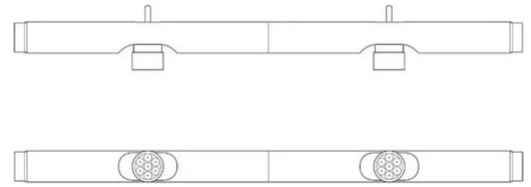

# Light Module Calabronet

Spot - Length 70 cm

Emiliana Martinelli

Andrea Menchini

colors

Typology           Pendant

Utilisation        Indoor

24V 2x 18 W 1224 lm (2448lm )

direct light

indirect light

## MODULE 40033/NE

Combinable swivel system, direct/indirect diffused light. Composed of two length of aluminium tubular profiles (70cm - 160cm) connected together with a particular joint (40032/NE) for different configurations. Module with spots for light source LED integrated and electronic driver inserted into the stud, to be fixed on the ceiling or false ceiling for two contiguous modules. Variation for G5 T5 8W/20W tube LED (40030/NE - 40031/NE) and ceiling stud for three profiles, to be fixed on the ceiling.

### Dimensions

Height	7 cm
Lunghezza	70 cm
Diameter	4,5 cm
Power supply cable length	400 cm
Weight	1.25 Kg